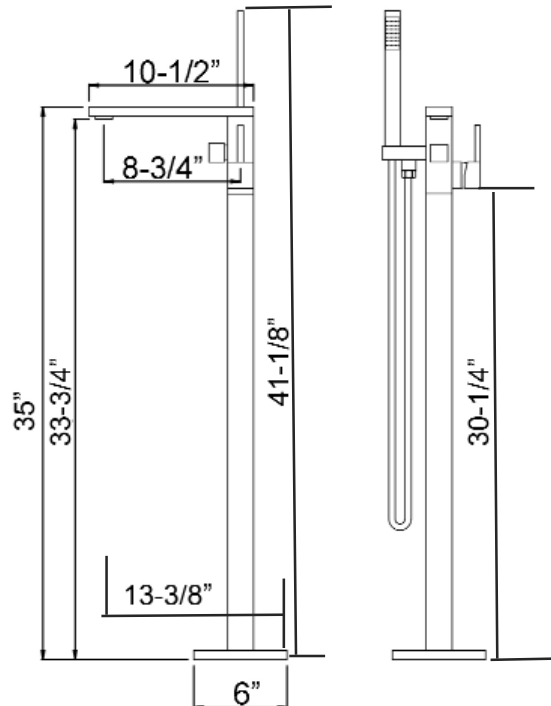

COHEN FREESTANDING FAUCET

Cat. No.

7960

Features:

- ▶ Spout reach is 8-3/4"
- ▶ Flow rate for spout is 3.6 GPM (45 PSI)
- ▶ Flow rate for hand shower is 1.03 GPM (45 PSI)
- ▶ Rough-In Valve Included
- ▶ 1/2" Water connection
- ▶ Single lever control
- ▶ Available in 3 finishes
- ▶ Brass body with zinc handle
- ▶ 1-3/8" Ceramic Cartridge
- ▶ 59" Stainless Steel Shower Hose
- ▶ 33-7/8" x 1/2" Flexible inlet pipes
- ▶ Stainless steel mounting bracket
- ▶ cUPC approved
- ▶ Handshower has backflow preventor on body
- ▶ Brass handshower material
- ▶ Supplies: Connection size: 3/4", female connection type, 33-3/4" length

Finishes:

- CP** Polished Chrome
- BN** Brushed Nickel
- ORB** Oil Rubbed Bronze

D: 13-3/8"
W: 6-7/8" (closed) - 8-1/8" (opened)
H: 41-1/8"

Dimensions are nominal and may vary. Dimensions and specifications subject to change without notice.